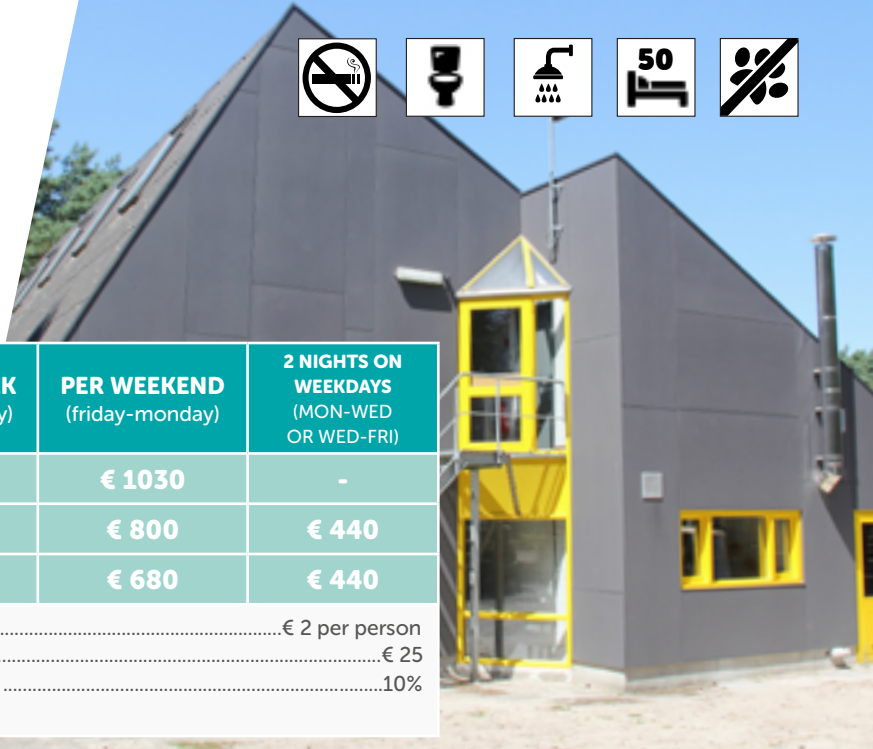

LODGE

Arrival from 4 pm, departure before 11 am

max. 50 people

- Minimum 2 nights per reservation

	PER WEEK (friday-friday)	PER MIDWEEK (monday-friday)	PER WEEKEND (friday-monday)	2 NIGHTS ON WEEKDAYS (MON-WED OR WED-FRI)
HIGH-SEASON	€ 2000	€ 1250	€ 1030	-
MID-SEASON	€ 1400	€ 800	€ 800	€ 440
LOW-SEASON	€ 1200	€ 680	€ 680	€ 440

Use of blankets (to order in advance).....€ 2 per person

Early booking discount voucher ^(p16) .....€ 25

Discount for schools in combination with sports program 10%

(can be booked at the Sport & Animation Desk 014 82 95 04)